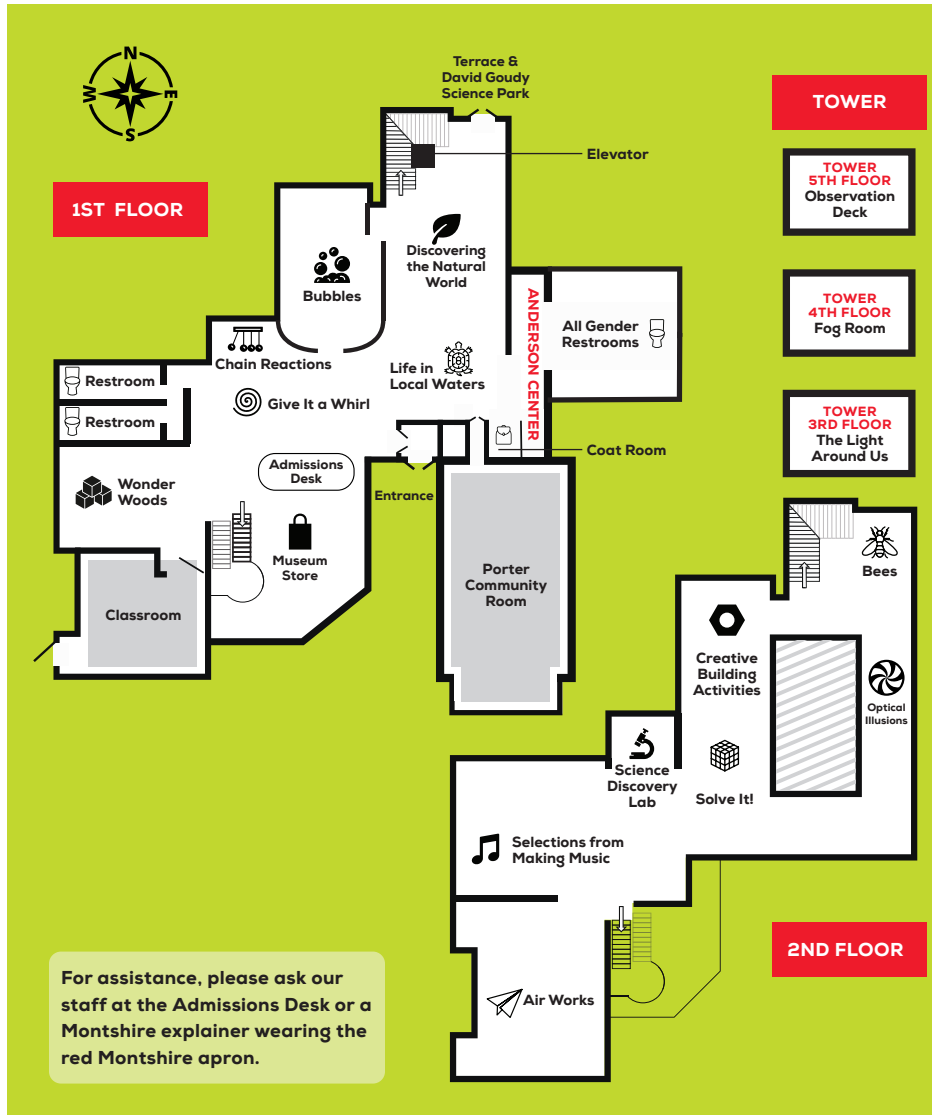

WELCOME TO THE MONTSHIRE!

MONTSHIRE
MUSEUM OF
SCIENCE

CURRENT EXHIBITIONS

1ST FLOOR

Give It a Whirl: Exploring Motion

Explore the science of movement.

Bubbles: Science in Soap

Marvel at the science behind soap and water.

Wonder Woods

For children ages 5 and under.

Discovering the Natural World

Use science tools to learn about the world around you.

Life in Local Waters

An up-close view of native aquatic creatures.

Chain Reactions

SOCIAL DISTANCE

We encourage everyone in your group to maintain at least a six feet distance from other visitors or Museum staff. Children must stay with their adults at all times.

FOOD AND DRINK AT DESIGNATED OUTDOOR DINING AREAS ONLY

AMENITIES AT MUSEUM STORE

Amenities (e.g., towels, sunscreen) are available for sale in the Museum Store.

Sensory resources are available to borrow at the Admissions Desk.

OUTDOOR EXPERIENCES AND TRAILS

We encourage you to explore the varied landscape and trailside exhibits along our walking trails.