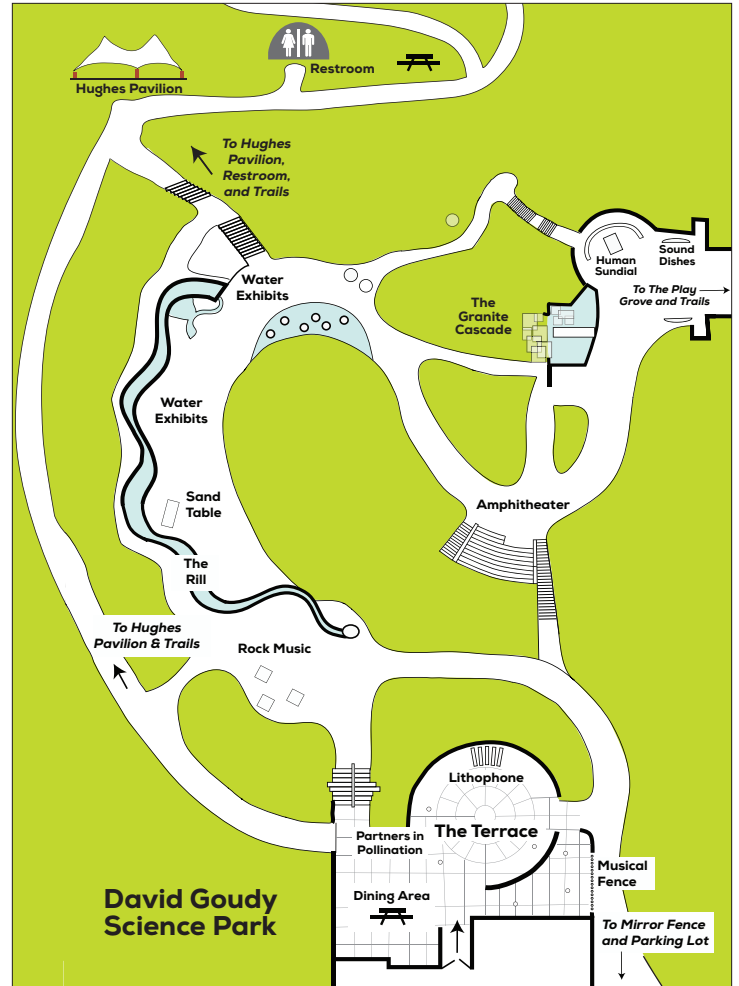

DAVID GOUDY SCIENCE PARK

GENERAL INFORMATION

DINING AREAS

There are picnic tables and areas for dining outside. No eating and drinking is permitted in the Montshire building.

TRAIL INFO

Please stay on the trails. Leave plants and animals undisturbed.

NO SMOKING

Smoking is permitted in the parking lot only.

FIRST AID

Please ask any Montshire employee if you need assistance.

NO PETS

Pets are only permitted in the parking lot, with the exception of service animals.

AMENITIES AT MUSEUM STORE

Amenities (e.g., water bottles, sunscreen) are available for sale in the Museum Store.

ACCESSIBILITY

Some trails are accessible by wheelchair or stroller.

Sensory resources are available to borrow at the Admissions Desk.

OUTDOOR EXPERIENCES AND TRAILS

The Play Grove

Explore a nature-inspired play area.

David Goudy Science Park

Closed for the season.
Water features will be available in May 2022.

Woodland Garden Trail (0.1 mile)

A showcase of native plants, trees, and flowers.

Meadow Walk (0.3 mile)

A walk in the Quinn Nature Preserve, along a meadow.

River Loop (0.8 mile)

A scenic trail with river views.

Blood Brook Trail (0.4 mile)

A trail with variety, from an open field to a grove of trees.

Ridge Trail (1 mile)

A rugged trail with exhibits that explore ecology.

Planet Walk (3 miles to Pluto and back)

A scale-model journey that travels the solar system.

Discover more when you become a member!
Join by 5pm and today's visit is FREE!