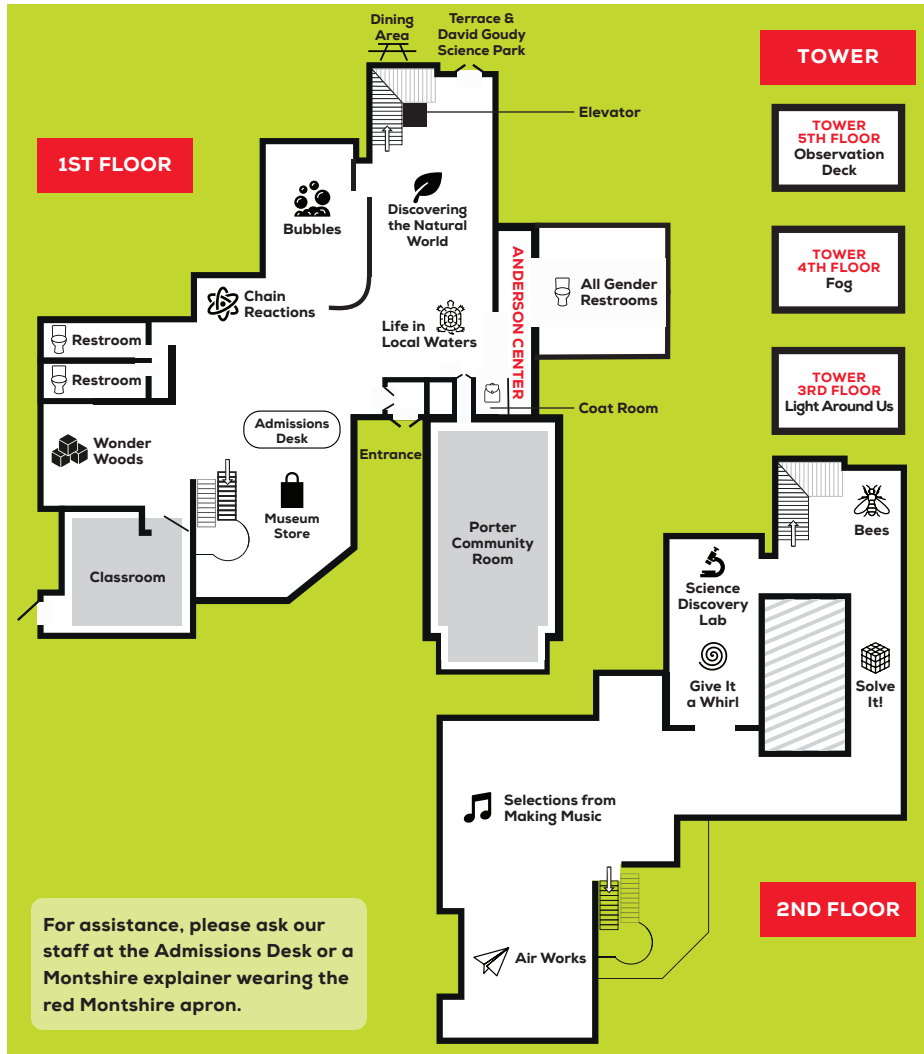

WELCOME TO THE MONTSHIRE!

MONTSHIRE
MUSEUM OF
SCIENCE

CURRENT EXHIBITIONS

For assistance, please ask our staff at the Admissions Desk or a Montshire explainer wearing the red Montshire apron.

1ST FLOOR

Discovering the Natural World

Explore how instruments are created and played.

Air Works

Examine the properties of air and the science behind it.

VISITOR GUIDELINES

HEALTHY VISITORS

Visitors must show no symptoms of illness.

FACE MASKS

Visitors ages three and up are required to wear a face mask when inside the building. Face masks must be worn outside when interacting with Museum staff or other visitors.

SOCIAL DISTANCE

We encourage everyone in your group to maintain at least a six feet distance from other visitors or Museum staff. Children must stay with their adults at all times.

FOOD AND DRINK AT DESIGNATED OUTDOOR DINING AREAS ONLY

Planet Walk (3 miles to Pluto and back)

A scale-model journey that travels the solar system.

Discover more when you become a member!
Join by 5pm and today's visit is FREE!