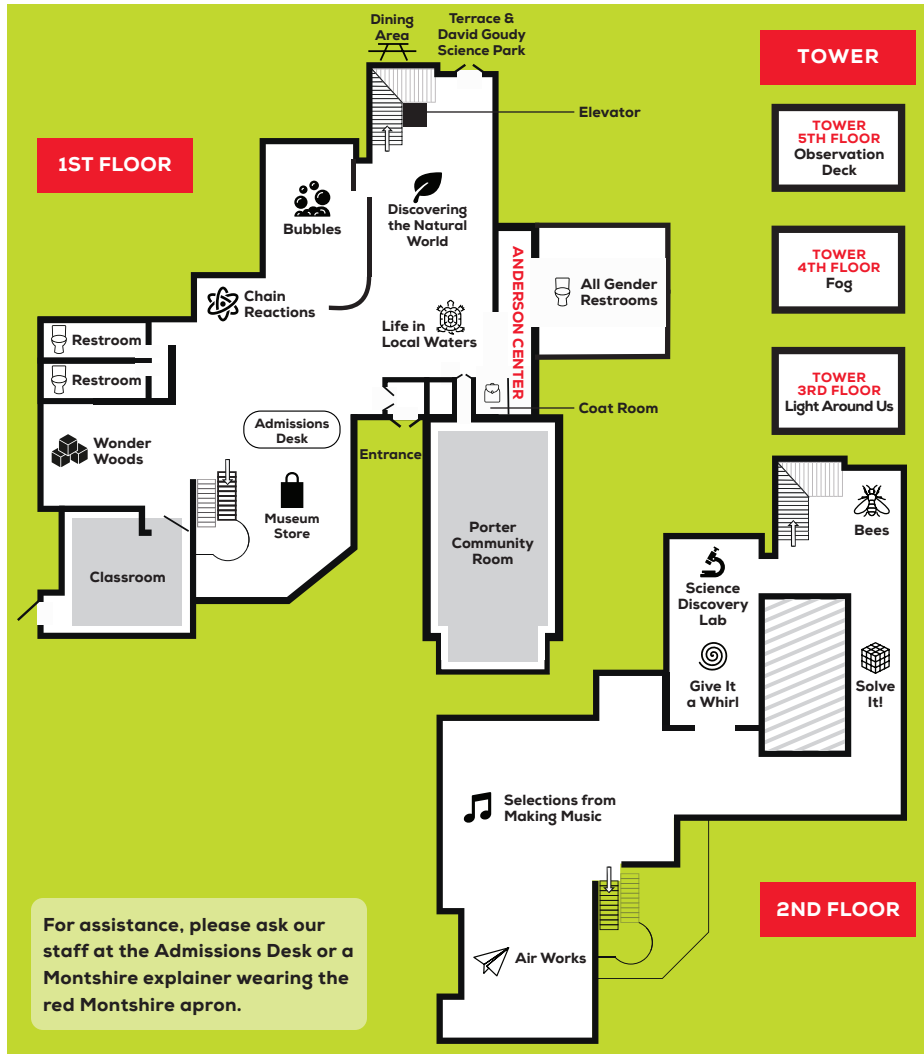

WELCOME TO THE MONTSHIRE!

MONTSHIRE
MUSEUM OF
SCIENCE

CURRENT EXHIBITIONS

For assistance, please ask our staff at the Admissions Desk or a Montshire explainer wearing the red Montshire apron.

1ST FLOOR

Discovering the Natural World

Explore how instruments are created and played.

Air Works

Examine the properties of air and the science behind it.

VISITOR GUIDELINES

HEALTHY VISITORS

Visitors must show no symptoms of illness.

FACE MASKS

Visitors ages three and up are required to wear a face mask when inside the building. Face masks must be worn outside when interacting with Museum staff or other visitors.

SOCIAL DISTANCE

We encourage everyone in your group to maintain at least a six feet distance from other visitors or Museum staff. Children must stay with their adults at all times.

FOOD AND DRINK AT DESIGNATED OUTDOOR DINING AREAS ONLY

Planet Walk (3 miles to Pluto and back)

A scale-model journey that travels the solar system.

Discover more when you become a member!

Join by 5pm and today's visit is FREE!