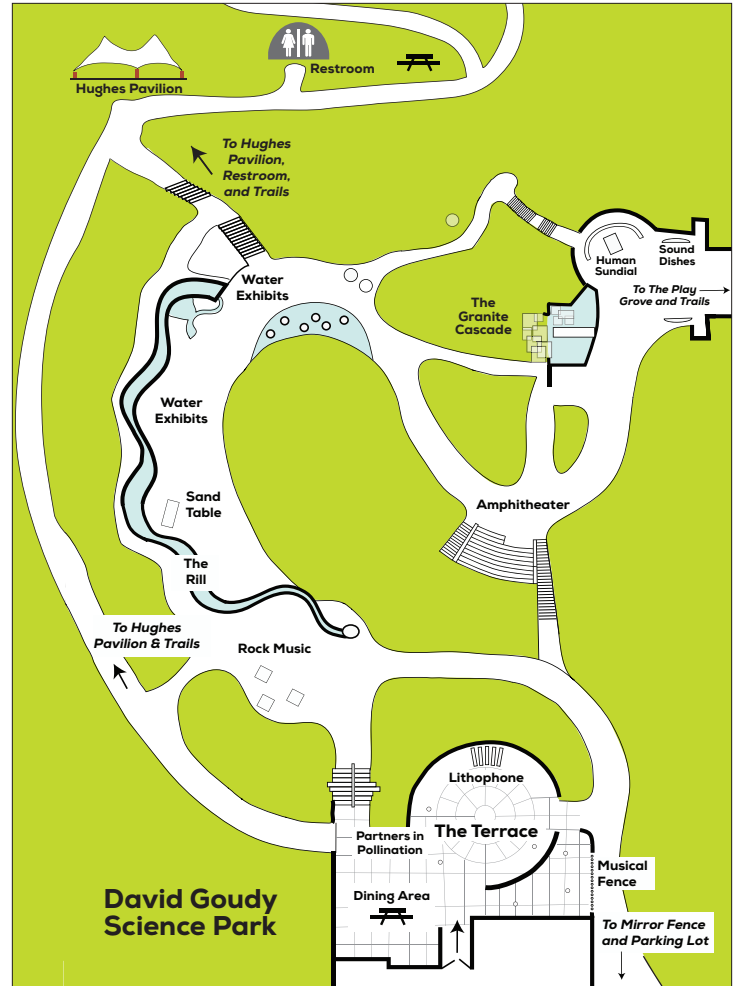

DAVID GOUDY SCIENCE PARK

GENERAL INFORMATION

DINING AREAS

There are designated picnic tables and areas for dining outside. No eating and drinking is permitted in the Montshire building.

TRAIL INFO

Please stay on the trails. Leave plants and animals undisturbed.

NO SMOKING

Smoking is permitted in the parking lot only.

FIRST AID

Please ask any Montshire employee if you need assistance.

NO PETS

Pets are only permitted in the parking lot, with the exception of service animals.

AMENITIES AT MUSEUM STORE

Amenities (e.g., water bottles, sunscreen) are available for sale in the Museum Store.

ACCESSIBILITY

Some trails are accessible by wheelchair or stroller. Sensory resources are available to borrow at the Admissions Desk.

OUTDOOR EXPERIENCES AND TRAILS

The Play Grove

Explore a nature-inspired play area.

David Goudy Science Park

Closed for the season.
Water features will be available in May 2022.

Woodland Garden Trail (0.1 mile)

A showcase of native plants, trees, and flowers.

Meadow Walk (0.3 mile)

A walk in the Quinn Nature Preserve, along a meadow.

River Loop (0.8 mile)

A scenic trail with river views.

Blood Brook Trail (0.4 mile)

A trail with variety, from an open field to a grove of trees.

Ridge Trail (1 mile)

A rugged trail with exhibits that explore ecology.

Planet Walk (3 miles to Pluto and back)

A scale-model journey that travels the solar system.

Discover more when you become a member!

Join by 5pm and today's visit is FREE!